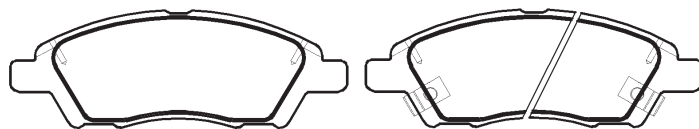

Nissan

March 1.0 16V	12 >	-	D
March 1.6 16V	12 >	-	D
Versa 1.6 16V	12 >	-	D