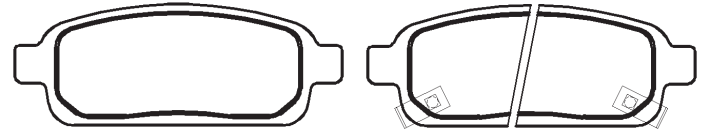

General Motors

Cobalt 1.4/1.8 (Sem ABS)	12 >	Teves	D
Onix Hatch 1.0/1.4	13 >	Teves	D
Prisma Novo	13 >	Teves	D

EC01497

Dim: 116,60 X 42,70 X 16,00

General Motors

Cruze	10 >	Teves	T
-------	------	-------	---